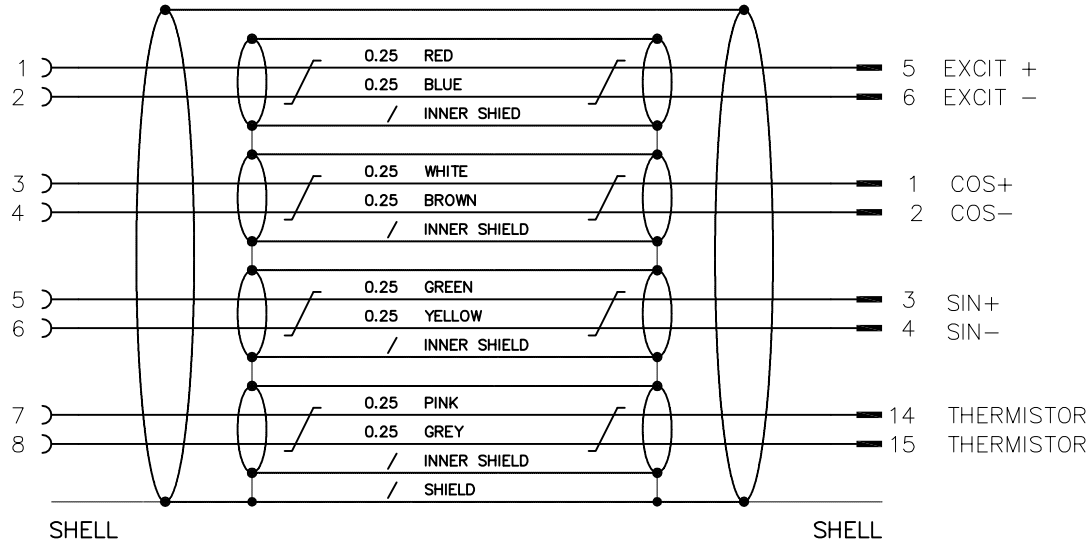

TEXT ON CABLE JACKET:

EMERSON INDUSTRIAL AUTOMATION SRBBAB **** MT ww/yy

FRONT VIEW

FRONT VIEW

EMERSON INDUSTRIAL AUTOMATION SRBBAB ww/yy

CABLE 4X2X0.25 mmq

UNIKA UNIDRALL 5100

ASTA021NN00410235H
1658537-3 (8)

YAMAICHI 60-00448
CBC ELETTRONICA DHCS-15MHHH
DELTRON PX1/2 (15)

FILE N° UL: E362036

					DESCRIPTION:	Date	01/08/2014	
					Drawing. N°	SRBBAB	Designed by:	D.CHIAVENUTO
Rev.	Modification	Date	Designer				Approved by:	S.CASTIGLIONE