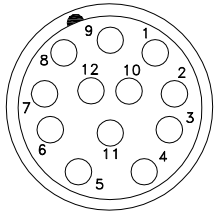

TEXT ON CABLE JACKET:

EMERSON INDUSTRIAL AUTOMATION SRBBAB **** MT ww/yy

FRONT VIEW